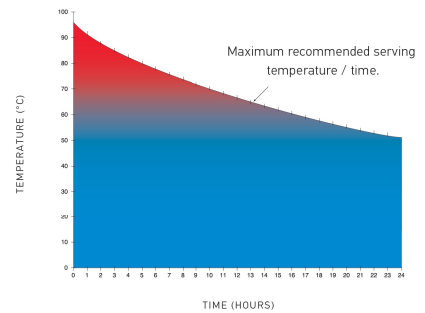

## EXTRA-LONG SERVING TIME UP TO 10+ HOURS