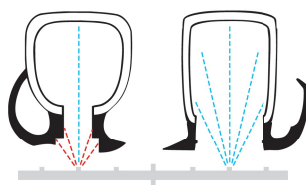

HYGIENIC RESULT IN DISHWASHER

Classic model with small mouth opening   EasyClean™ with extra large mouth opening